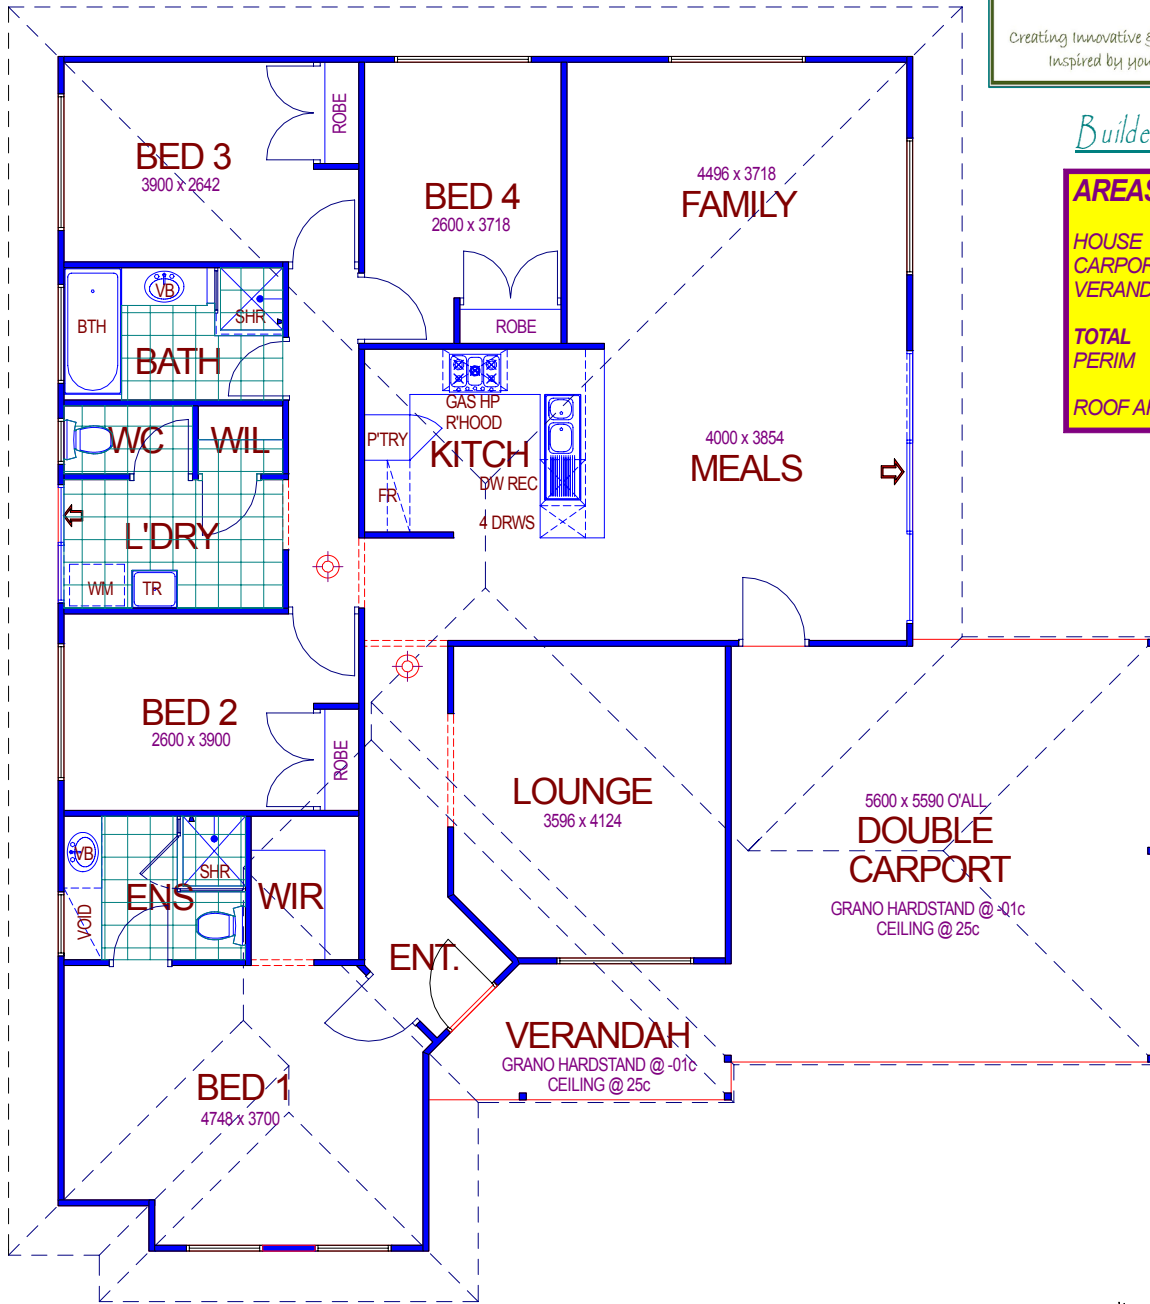

AREAS	
HOUSE	: 144.14m ²
CARPORT	: 31.09m ²
VERANDAH	: 6.48m ²
TOTAL	: 181.71m²
PERIM	: 53.49m
ROOF AREA	: 211.43m ²

FRONT ELEVATION
SCALE 1:100 (illustrative only)