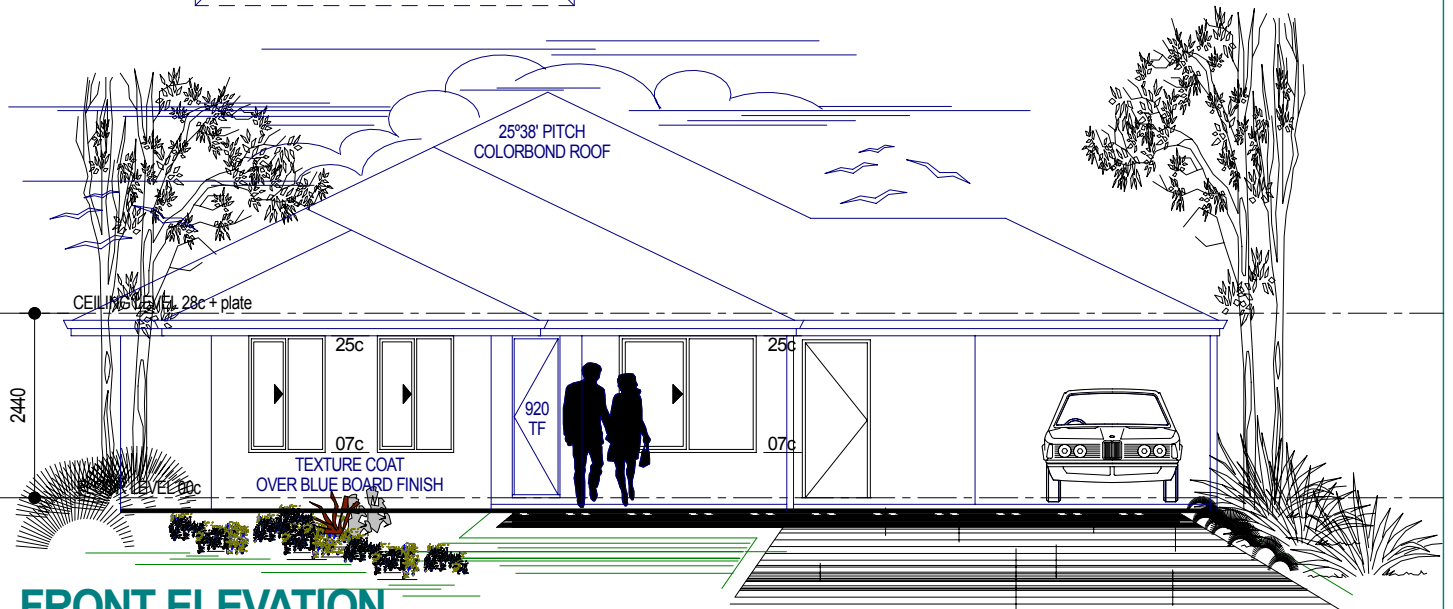

AREAS	
HOUSE	: 144.14m ²
CARPORT	: 31.09m ²
VERANDAH	: 6.48m ²
TOTAL	: 181.71m²
PERIM	: 53.49m
ROOF AREA	: 211.43m ²

FRONT ELEVATION
SCALE 1:100 (illustrative only)